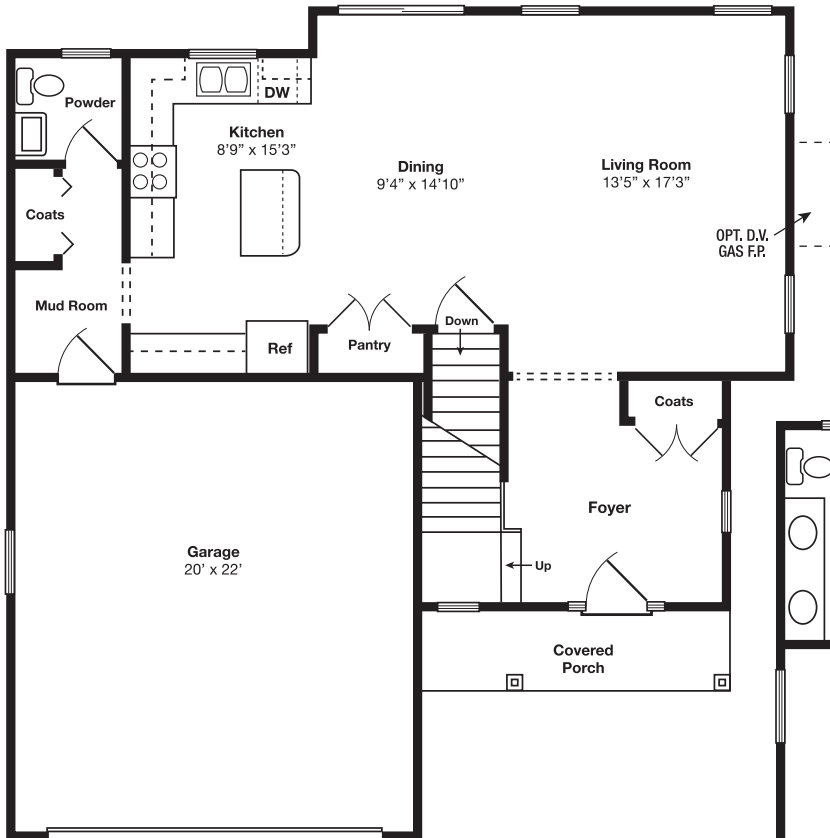

## CRESTBROOK

1st Floor	-	824 Sq. Ft.
2nd Floor	-	986 Sq. Ft.
<b>Total</b>	-	<b>1,810 Sq. Ft.</b>

First Floor

Second Floor

**STORAGE BUMP-OUT OPTION**

**3RD BAY BUMP-OUT OPTION**