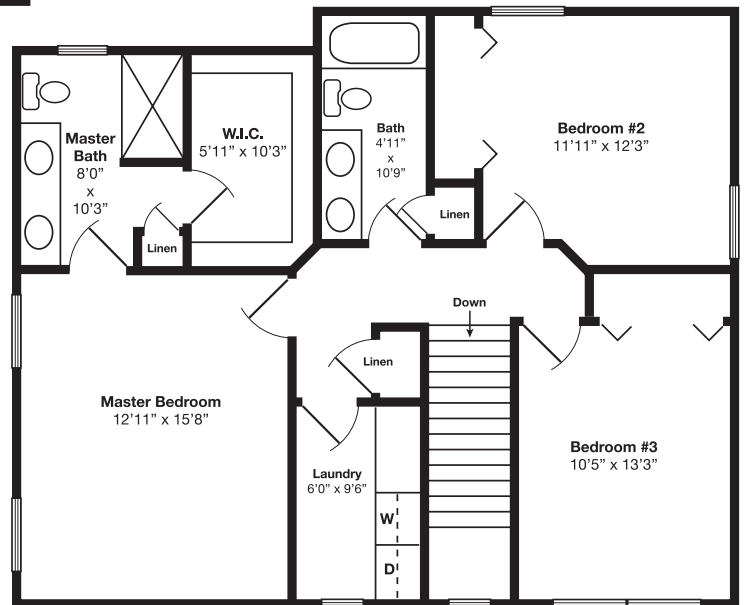

## CRESTBROOK

1st Floor	-	824 Sq. Ft.
2nd Floor	-	986 Sq. Ft.
<b>Total</b>	-	<b>1,810 Sq. Ft.</b>

First Floor

Second Floor

**STORAGE BUMP-OUT OPTION**

**3RD BAY BUMP-OUT OPTION**